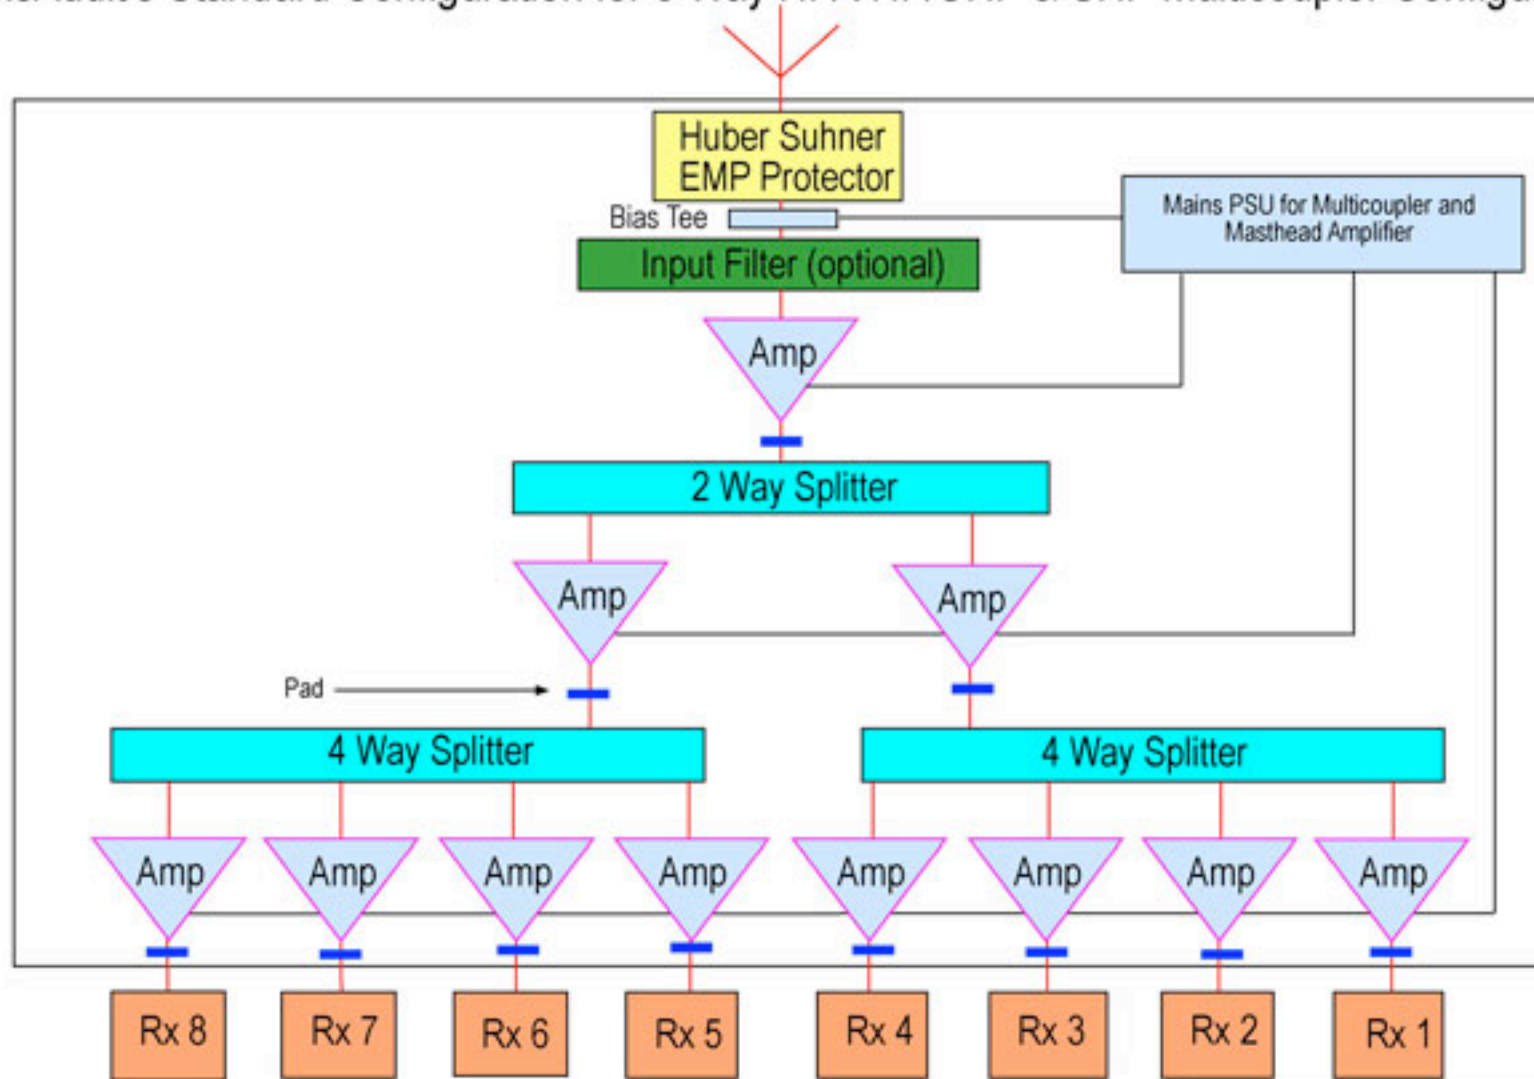

CommsAudit's Standard Configuration for 8 Way HF/VHF/UHF & SHF Multicoupler Configuration

Block Diagram Issue : 1.0 12 /11 / 2001
Communications Audit UK Limited 2002
CommsAudit reserves the right
to alter the specifications